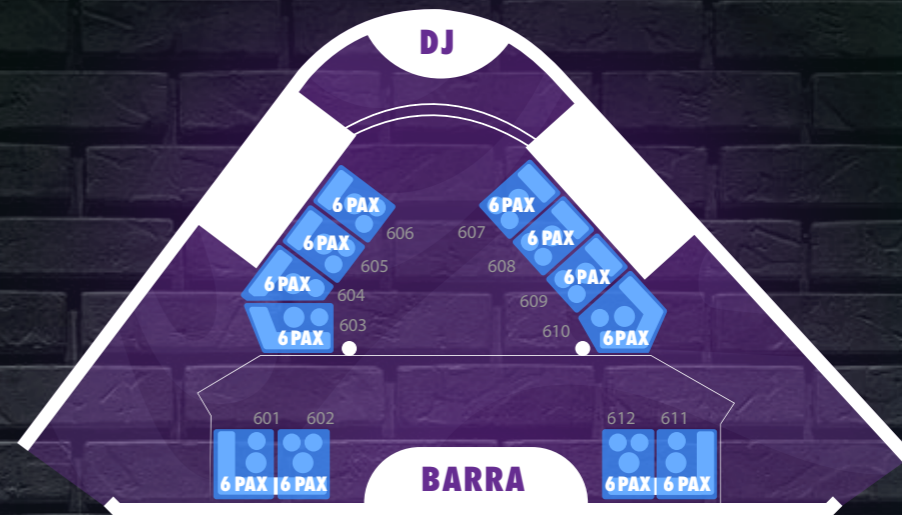

# MAIN ROOM

# PRECIOS

Legend for table prices:

- Blue square: 180 €
- Cyan square: 200 €
- Yellow square: 250 €
- Orange square: 250 €
- Pink square: 400 €