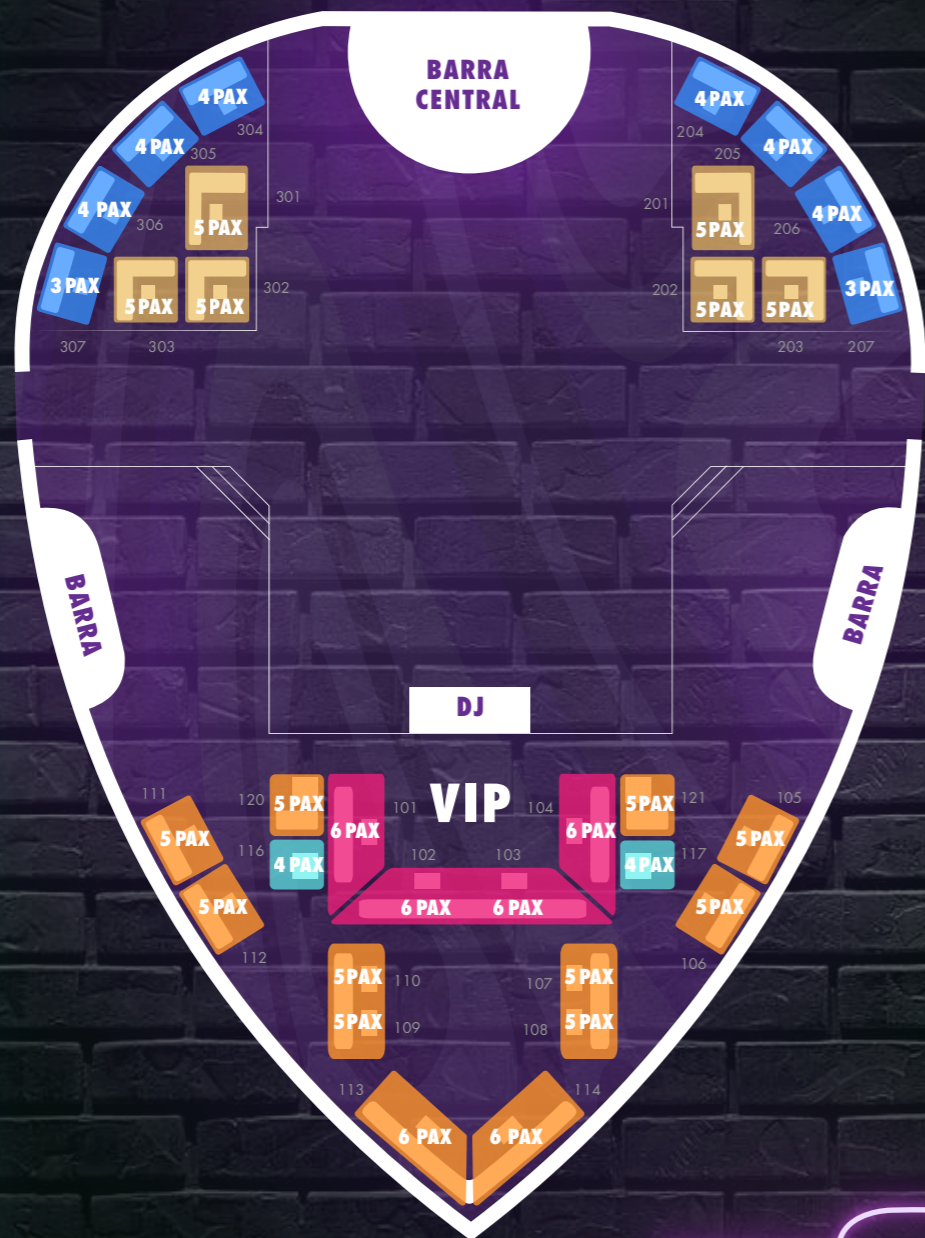

# MAIN ROOM

# SCOTCH

# PRECIOS

Legend for table prices:

- Blue square: 180 €
- Cyan square: 200 €
- Yellow square: 250 €
- Orange square: 250 €
- Pink square: 400 €